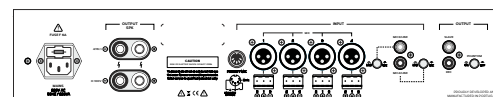

## Presentation:

Public address amplifier designed and developed for fixed installations.

There are 2 versions available with different output powers, 120W and 220W rms, prepared for rack 19" mounting. Both TL120DT and TL200DT feature four balanced XLR 3p microphone + respective Euroblock terminal inputs plus two line inputs in RCA connector, low impedance (4-16Ohm) and high impedance (100V) outputs both in screw terminals. A built-in phantom power supply with on/off push switch is available as well as a priority microphone input in DIN 5p connector. Additionally, both models feature Slave & REC outputs in RCA connectors, 2-band equalizer and MASTER level control making of this TL120DT and TL200DT the perfect solution for all kind of public address installations.

Solid 2U - Rack 19" enclosure construction.

## Features:

- High quality PA amplifier
- Installation PA mixer-amplifier
- 4 Microphone inputs with Balanced XLR
- 4 Euroblock terminal inputs
- 1 Line input in RCA
- 4-16 ohm & constant-volt. out. (70V & 100V)
- Bass and Treble tone controls
- Ding-dong and Priority muting by VOX
- Built-in electronic protection circuitry
- Solid construction for 19" rack - 2U mounting

## Technical specifications:

Type	Professional Public address mixer-amplifier
No. of channels	4
RMS Power @ 8ohm	200W (rms)
Frequency Range	50Hz - 14kHz, ±0.3dB
T.H.D.	< 1.0% @ 1kHz
S/N ratio	> 90dB @ 1kHz
Zones	No
Controls	Bass, Treble, Master, volume for MIC & LINE in
Indicators	Power on, Signal and Clip
Inputs	Microphone, Line
Outputs	4-16 ohm, 100V
Connectors	Input (XLR 3p, Euroblock), Link (RCA) & REC (RCA)
Phantom Power	Output: touch-proof binding post
Other features	Ding-dong, priority MIC, MIC/LINE switch
AC connectors	IEC
Protections	Thermal overload, short circuit, temperature control
Operating Voltage	220-240V AC (factory configured), 50-60 Hz
Power consumption	220VA
Cooling	Continuous speed fan, 80mm / 230V AC
Dimensions	2RU space, 345mm (13.58in) depth
Weight	12Kg   26.46lb