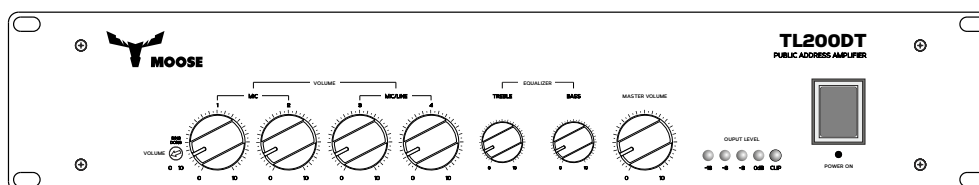

# TL200DT

## Presentation:

Public address amplifier designed and developed for fixed installations.

There are 2 versions available with different output powers, 120W and 220W rms, prepared for rack 19" mounting. Both TL120DT and TL200DT feature four balanced XLR 3p microphone + respective Euroblock terminal inputs plus two line inputs in RCA connector, low impedance (4-16Ohm) and high impedance (100V) outputs both in screw terminals. A built-in phantom power supply with on/off push switch is available as well as a priority microphone input in DIN 5p connector. Additionally, both models feature Slave & REC outputs in RCA connectors, 2-band equalizer and MASTER level control making of this TL120DT and TL200DT the perfect solution for all kind of public address installations.

Solid 2U - Rack 19" enclosure construction.

## Features:

- High quality PA amplifier
- Installation PA mixer-amplifier
- 4 Microphone inputs with Balanced XLR
- 4 Euroblock terminal inputs
- 1 Line input in RCA
- 4-16 ohm & constant-volt. out. (70V & 100V)
- Bass and Treble tone controls
- Ding-dong and Priority muting by VOX
- Built-in electronic protection circuitry
- Solid construction for 19" rack - 2U mounting